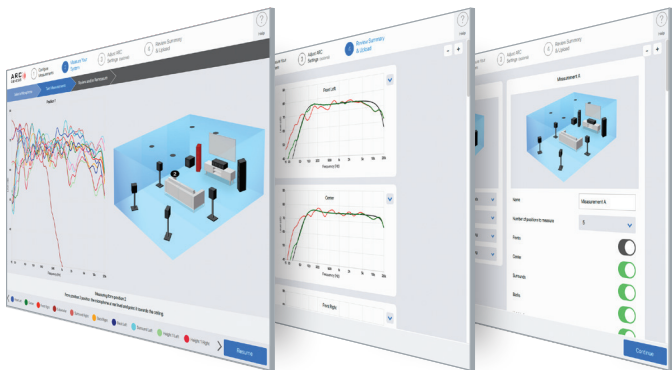

ANHEIM® REVIEWS

Anthem Room Correction (ARC®) puts the sophistication and power of an advanced audio lab in your hands so that you can achieve perfect sound at home. Our PhDs did the hard work, so you don't need an engineering degree to use it. ARC is sophisticated enough to produce real results that you can hear, easy enough to be used by anyone, advanced enough to allow you to customize the settings, and professional enough to give you the kind of results you'd expect from software and hardware costing thousands of dollars.

the absolute sound

November 2019

<http://bit.ly/2X8q1QR>

"With ARC activated, the richly arranged backup vocals were more intelligible, and the scorching alto sax solos were less stressed-sounding at life-like volume levels. Predictably, it was the low frequencies that benefited most from DSP correction. Without equalization, the bass had something of the wooly character experienced with the jukebox at the corner bar. With ARC on, electric bass and kick drum gained considerably in clarity and slam." - Andy Quint